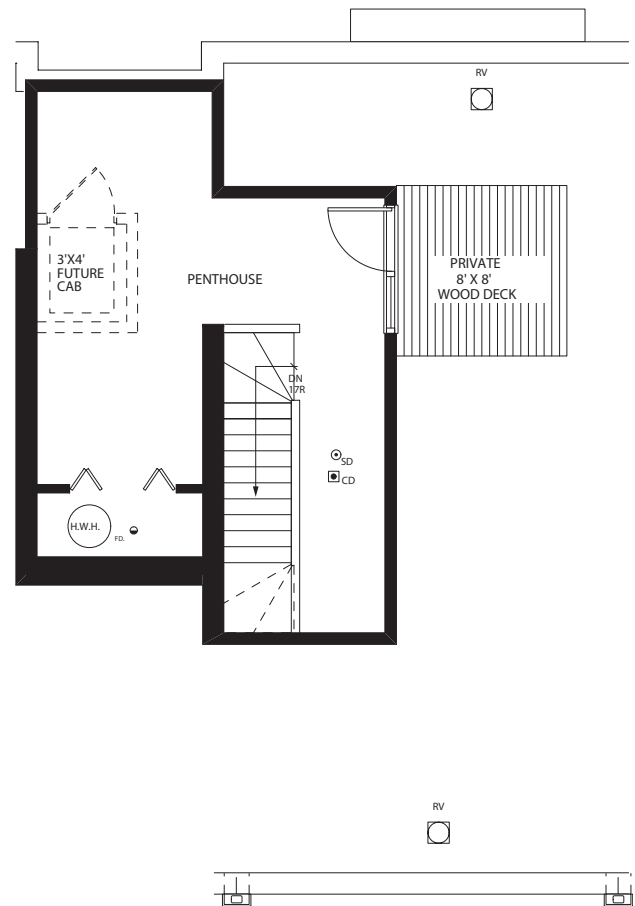

**IVY HALL**  
ELITE CITY LIVING  
AT UNIVERSITY VILLAGE

711 W. 15th Street

2 Bedrooms, 3.5 Bathrooms  
3,001 Square Feet

Garage

First Floor

We reserve the right to make changes to the home and/or to make deviations from the plans or specifications as become necessary in our sole opinion by site, job, governmental conditions or availability of materials. Square footage is estimated only and may vary in actual construction.

**IVY HALL**  
ELITE CITY LIVING  
AT UNIVERSITY VILLAGE

711 W. 15th Street

2 Bedrooms, 3.5 Bathrooms  
3,001 Square Feet

Second Floor

Penthouse

We reserve the right to make changes to the home and/or to make deviations from the plans or specifications as become necessary in our sole opinion by site, job, governmental conditions or availability of materials. Square footage is estimated only and may vary in actual construction.