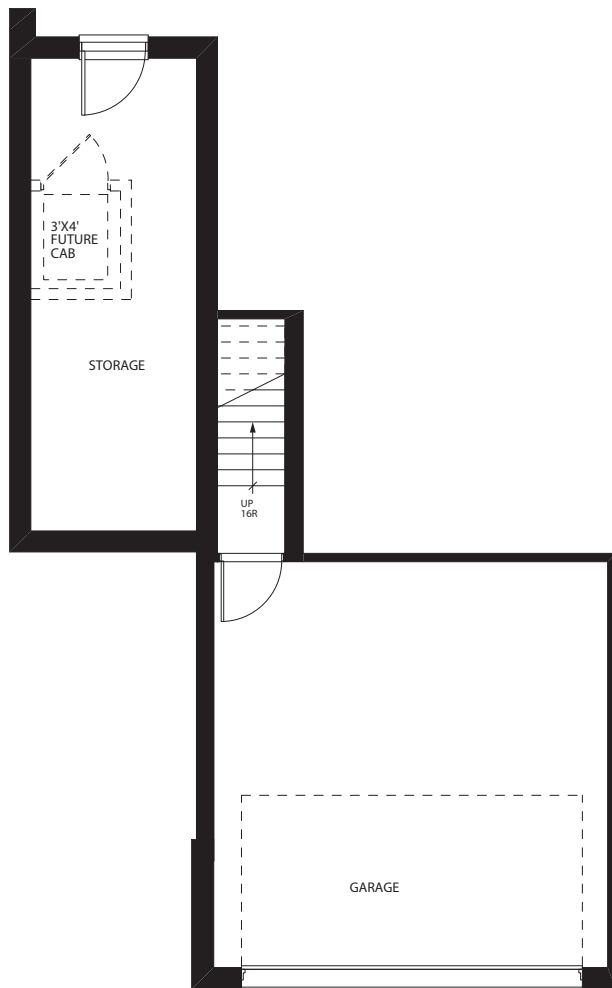

**IVY HALL**  
ELITE CITY LIVING  
AT UNIVERSITY VILLAGE

711 W. 15th Street

2 Bedrooms, 3.5 Bathrooms  
3,001 Square Feet

Garage

First Floor

We reserve the right to make changes to the home and/or to make deviations from the plans or specifications as become necessary in our sole opinion by site, job, governmental conditions or availability of materials. Square footage is estimated only and may vary in actual construction.

**IVY HALL**  
ELITE CITY LIVING  
AT UNIVERSITY VILLAGE

711 W. 15th Street

2 Bedrooms, 3.5 Bathrooms  
3,001 Square Feet

Second Floor

Penthouse

We reserve the right to make changes to the home and/or to make deviations from the plans or specifications as become necessary in our sole opinion by site, job, governmental conditions or availability of materials. Square footage is estimated only and may vary in actual construction.