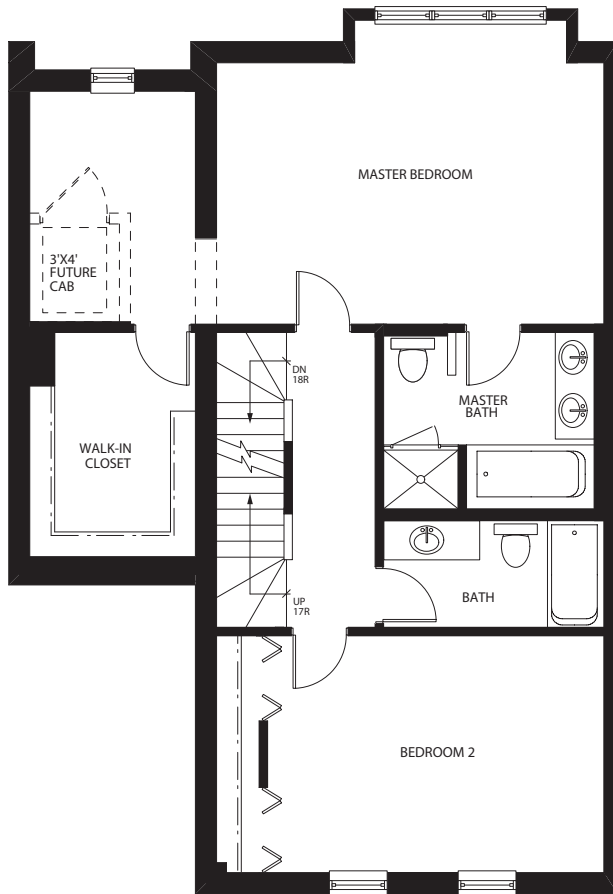

**IVY HALL**  
ELITE CITY LIVING  
AT UNIVERSITY VILLAGE

711 W. 15th Street

2 Bedrooms, 3.5 Bathrooms  
3,001 Square Feet

Garage

First Floor

We reserve the right to make changes to the home and/or to make deviations from the plans or specifications as become necessary in our sole opinion by site, job, governmental conditions or availability of materials. Square footage is estimated only and may vary in actual construction.

**IVY HALL**  
ELITE CITY LIVING  
AT UNIVERSITY VILLAGE

711 W. 15th Street

2 Bedrooms, 3.5 Bathrooms  
3,001 Square Feet

Second Floor

Penthouse

We reserve the right to make changes to the home and/or to make deviations from the plans or specifications as become necessary in our sole opinion by site, job, governmental conditions or availability of materials. Square footage is estimated only and may vary in actual construction.