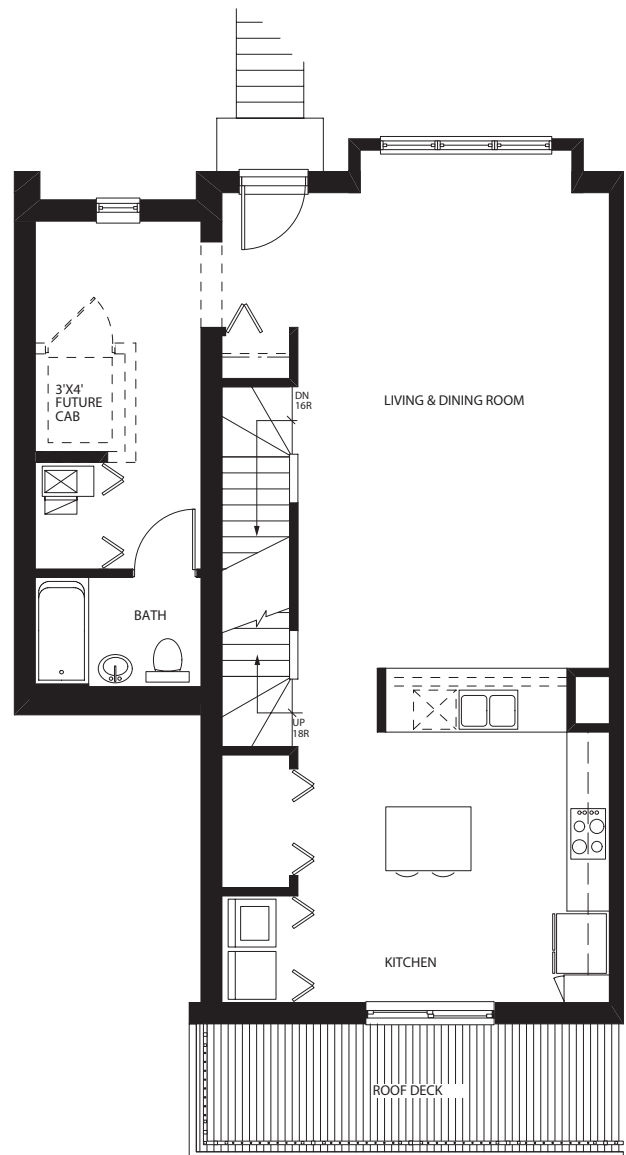

**IVY HALL**  
ELITE CITY LIVING  
AT UNIVERSITY VILLAGE

711 W. 15th Street

2 Bedrooms, 3.5 Bathrooms  
3,001 Square Feet

Garage

First Floor

We reserve the right to make changes to the home and/or to make deviations from the plans or specifications as become necessary in our sole opinion by site, job, governmental conditions or availability of materials. Square footage is estimated only and may vary in actual construction.

**IVY HALL**  
ELITE CITY LIVING  
AT UNIVERSITY VILLAGE

711 W. 15th Street

2 Bedrooms, 3.5 Bathrooms  
3,001 Square Feet

Second Floor

Penthouse

We reserve the right to make changes to the home and/or to make deviations from the plans or specifications as become necessary in our sole opinion by site, job, governmental conditions or availability of materials. Square footage is estimated only and may vary in actual construction.